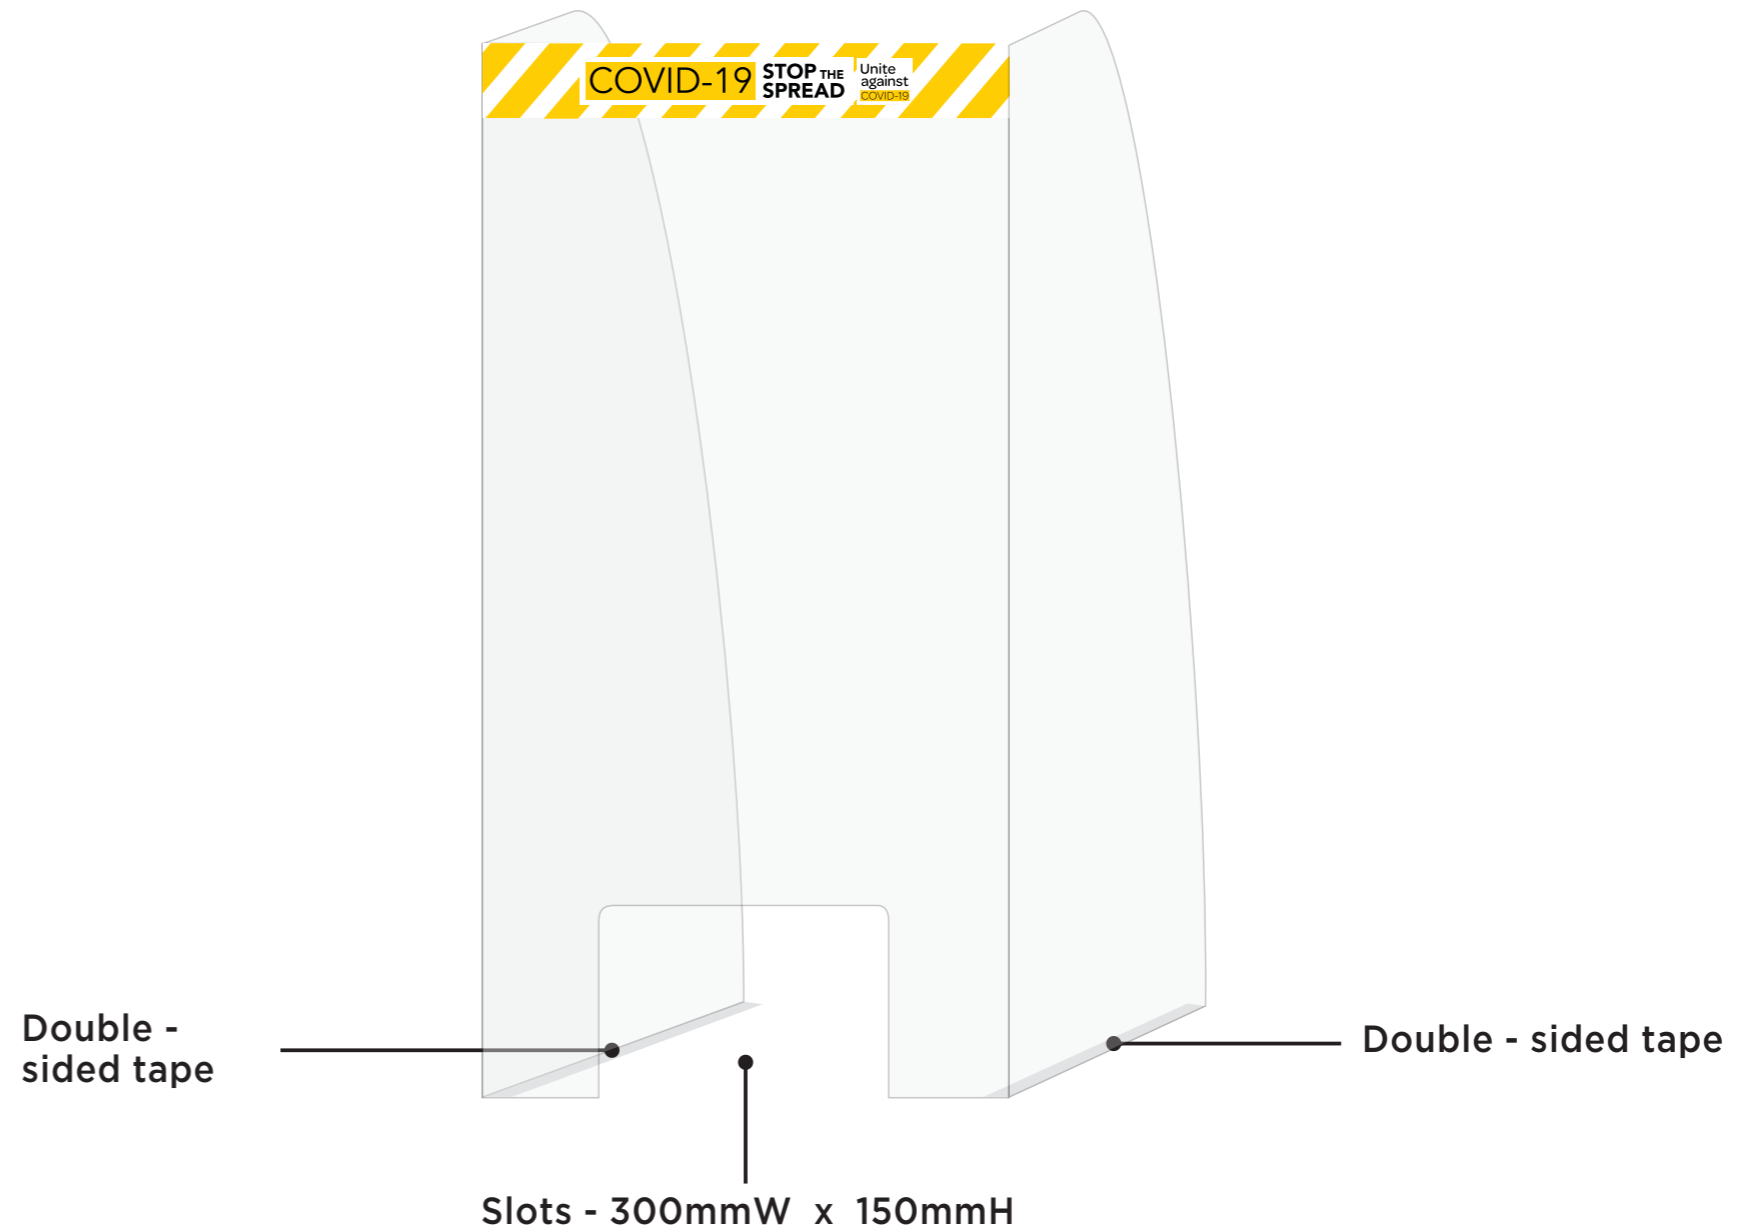

## PROTECTIVE COUNTER SCREENS

C19A - SMALL PROTECTIVE SCREEN  
500mmW - 700mmW x 1000H mm  
\*Price on application

Custom made sizes and quantities  
also available.  
Contact us now to discuss.

\*Send us your print-ready logo.  
There may be additional charges if  
the logo file requires adjusting.

\*Subject to availability of acrylic stock

Optional header graphic  
95mmH

C19B - LARGE PROTECTIVE SCREEN  
800mmW - 1150mmW x 950mmH  
\*Price on application

Custom made sizes and quantities  
also available.  
Contact us now to discuss.

## FLOOR DECALS

ROUND FLOOR DECAL BLACK  
400mm Diameter - smooth surface  
C19Floor Black A - hard floor  
C19Floor Black B - low pile carpet

ROUND FLOOR DECAL WHITE  
400mm Diameter - smooth surface  
C19Floor White A - hard floor  
C19Floor White B - low pile carpet

C19D - BEHIND THE LINE DECAL  
1200x100mm

Custom made floor decal also available.  
size , hard surfaces & carpet options available.  
Contact us now to discuss.

\*Send us your print-ready logo.  
There may be additional charges if the logo  
file requires adjusting.